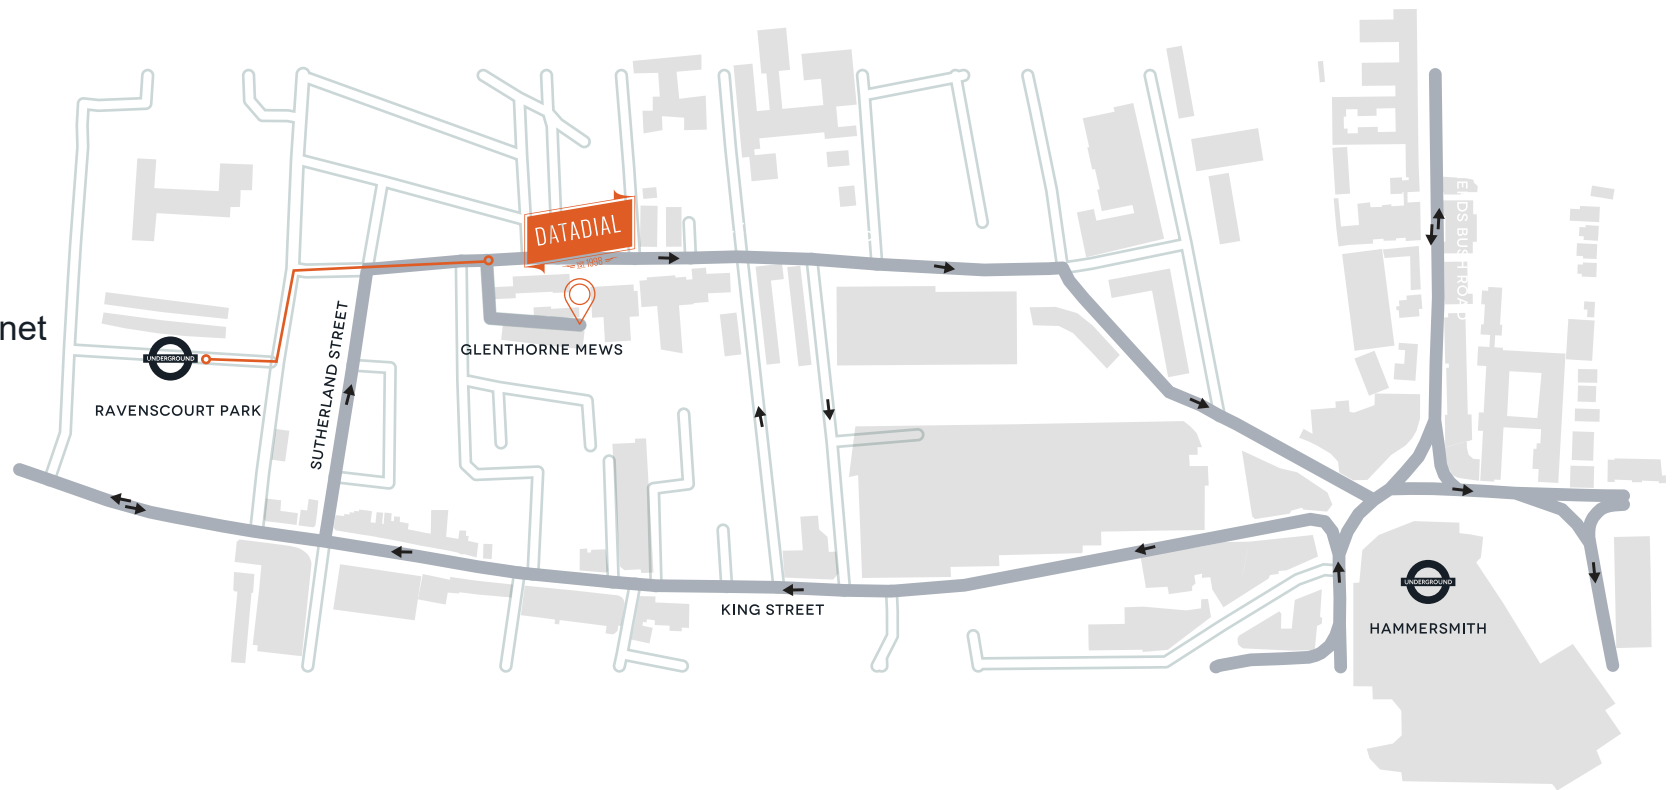

### *TRAVELLING BY CAR*

Glenthorne Road is parallel to King Street and is one way.

Coming from Hammersmith drive along King Street, turn right at Studland Street and right again onto Glenthorne Road.

Look out for the Galena Garage MOT sign on the right handside. Glenthorne Mews shares its entrance with the garage.

### *TRAVELLING BY TUBE*

Ravenscourt Park (District line) is the closest Tube station. Turn left out of the exit and you'll find a small path alongside Hitchcock King Timbers, which comes out onto Dalling Road.